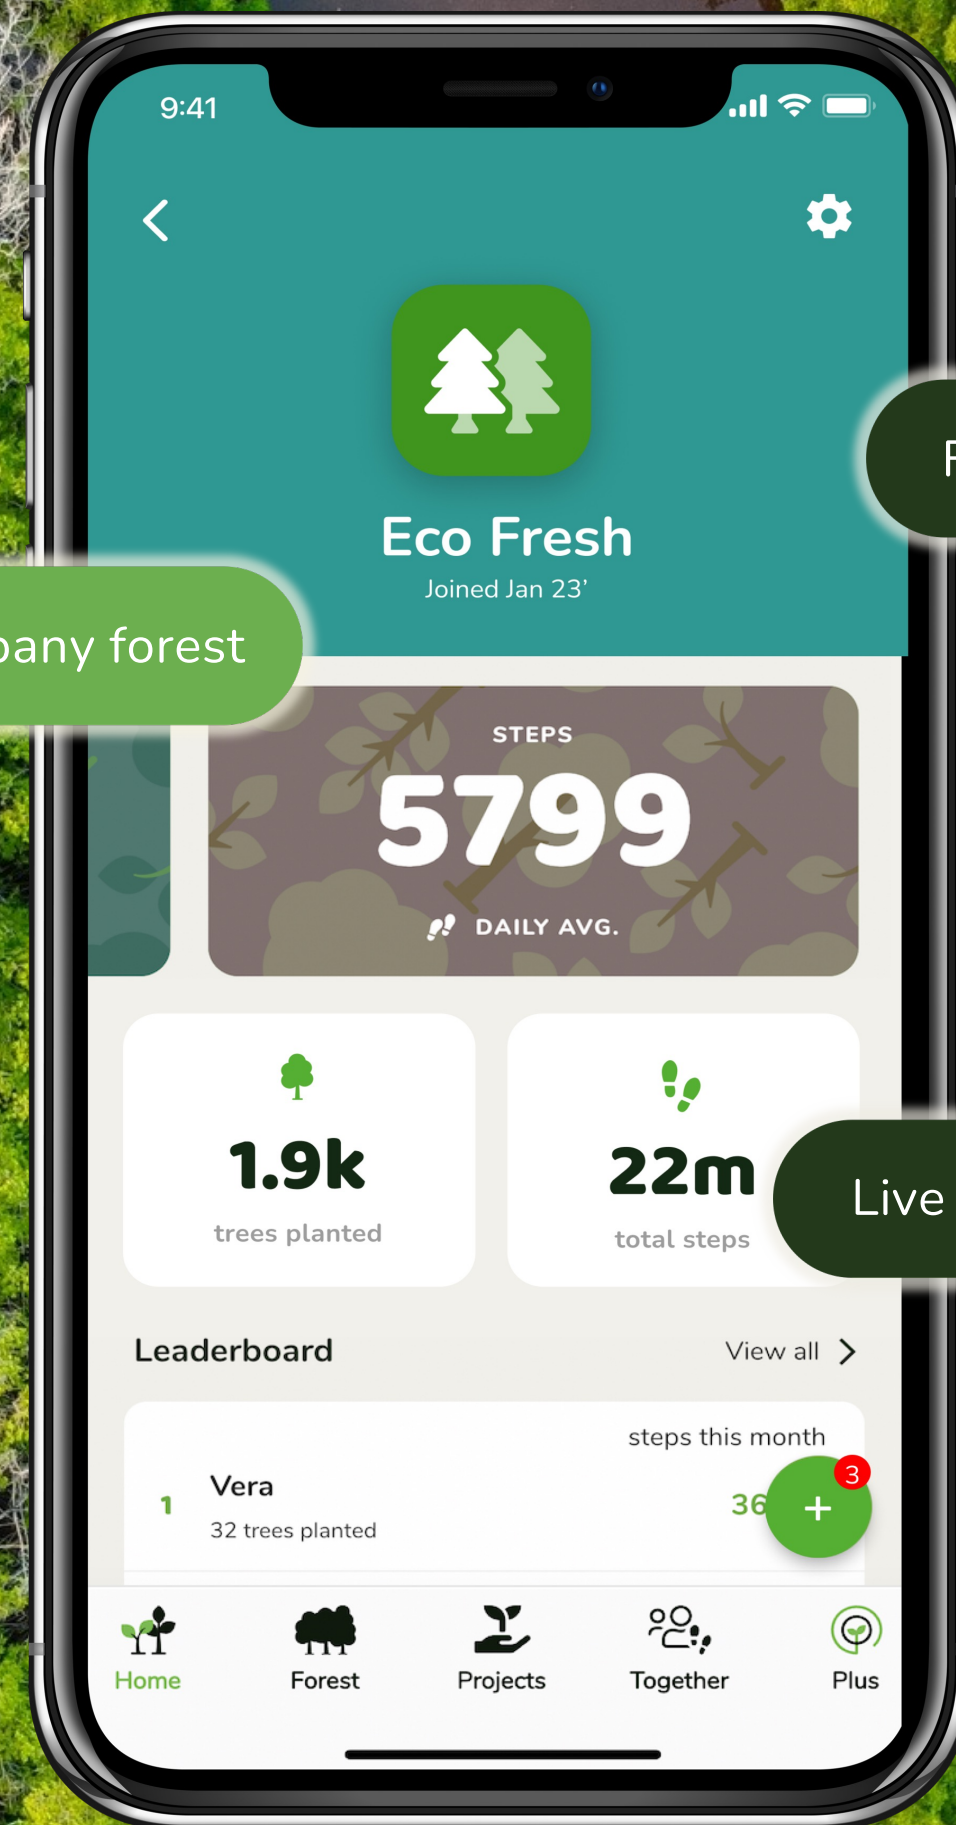

We created Treekly® to help as many people as possible play their part in the climate crisis whilst maintaining a daily walking habit.

Who we are working with:

Taking steps. Together.

Using gamification, the Treetly® platform is designed to help organisations tap into the power of **community**.

Proven to be a **highly engaging** initiative, as part of an ESG & Wellbeing strategy

Good for your Health. Good for our Planet.

We provide a fully branded in-app Steps League for users to track their walks and see their contribution to an overall Company Forest.

Live leaderboards for healthy competition, with the option to compete in teams.

When someone hits the target of **5000 steps** for the day, **one mangrove tree** is planted. Funded by your organisation.

Start a company wide 30-Day Steps Challenge

Users only need a smart phone to get involved, using the phone's pedometer or...

... the Treetly® app syncs to a wide range of steps tracker services or wearables.