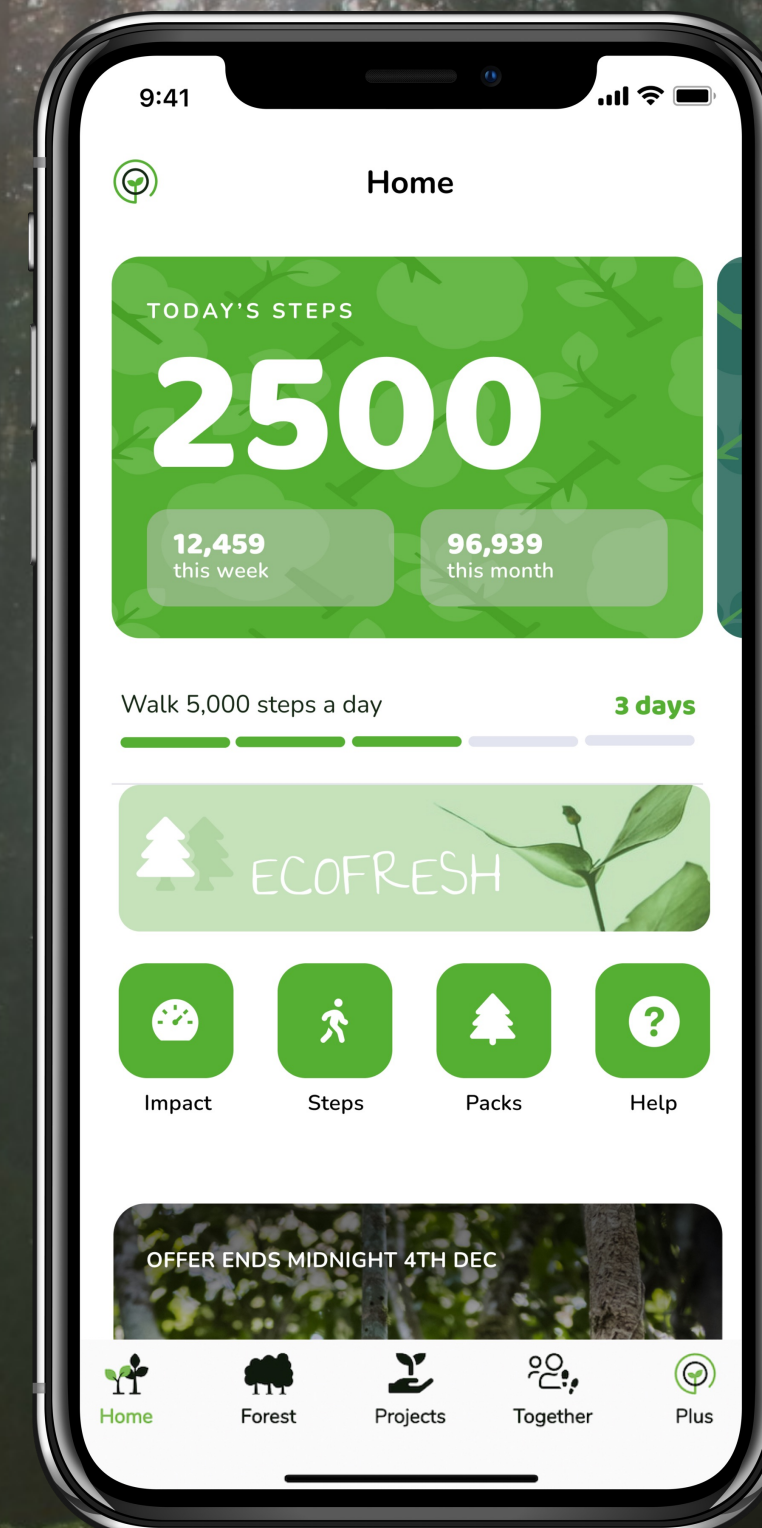

Together. Turning
Footsteps into Forests

Our aim is to close the 'Aspiration vs Action' gap

Research consistently shows that **over 80% of people** across the globe want to live more sustainably yet **only 5%** have taken action.

We created Treekly® to help as many people as possible play their part in the climate crisis whilst maintaining a daily walking habit.

Who we are working with:

Taking steps. Together.

Using gamification, the Treetly® platform is designed to help organisations tap into the power of **community**.

Proven to be a **highly engaging** initiative, as part of an ESG & Wellbeing strategy

Good for your Health. Good for our Planet.

We provide a fully branded in-app Steps League for users to track their walks and see their contribution to an overall Company Forest.

Live leaderboards for healthy competition, with the option to compete in teams.

When someone hits the target of **5000 steps** for the day, **one mangrove tree** is planted. Funded by your organisation.