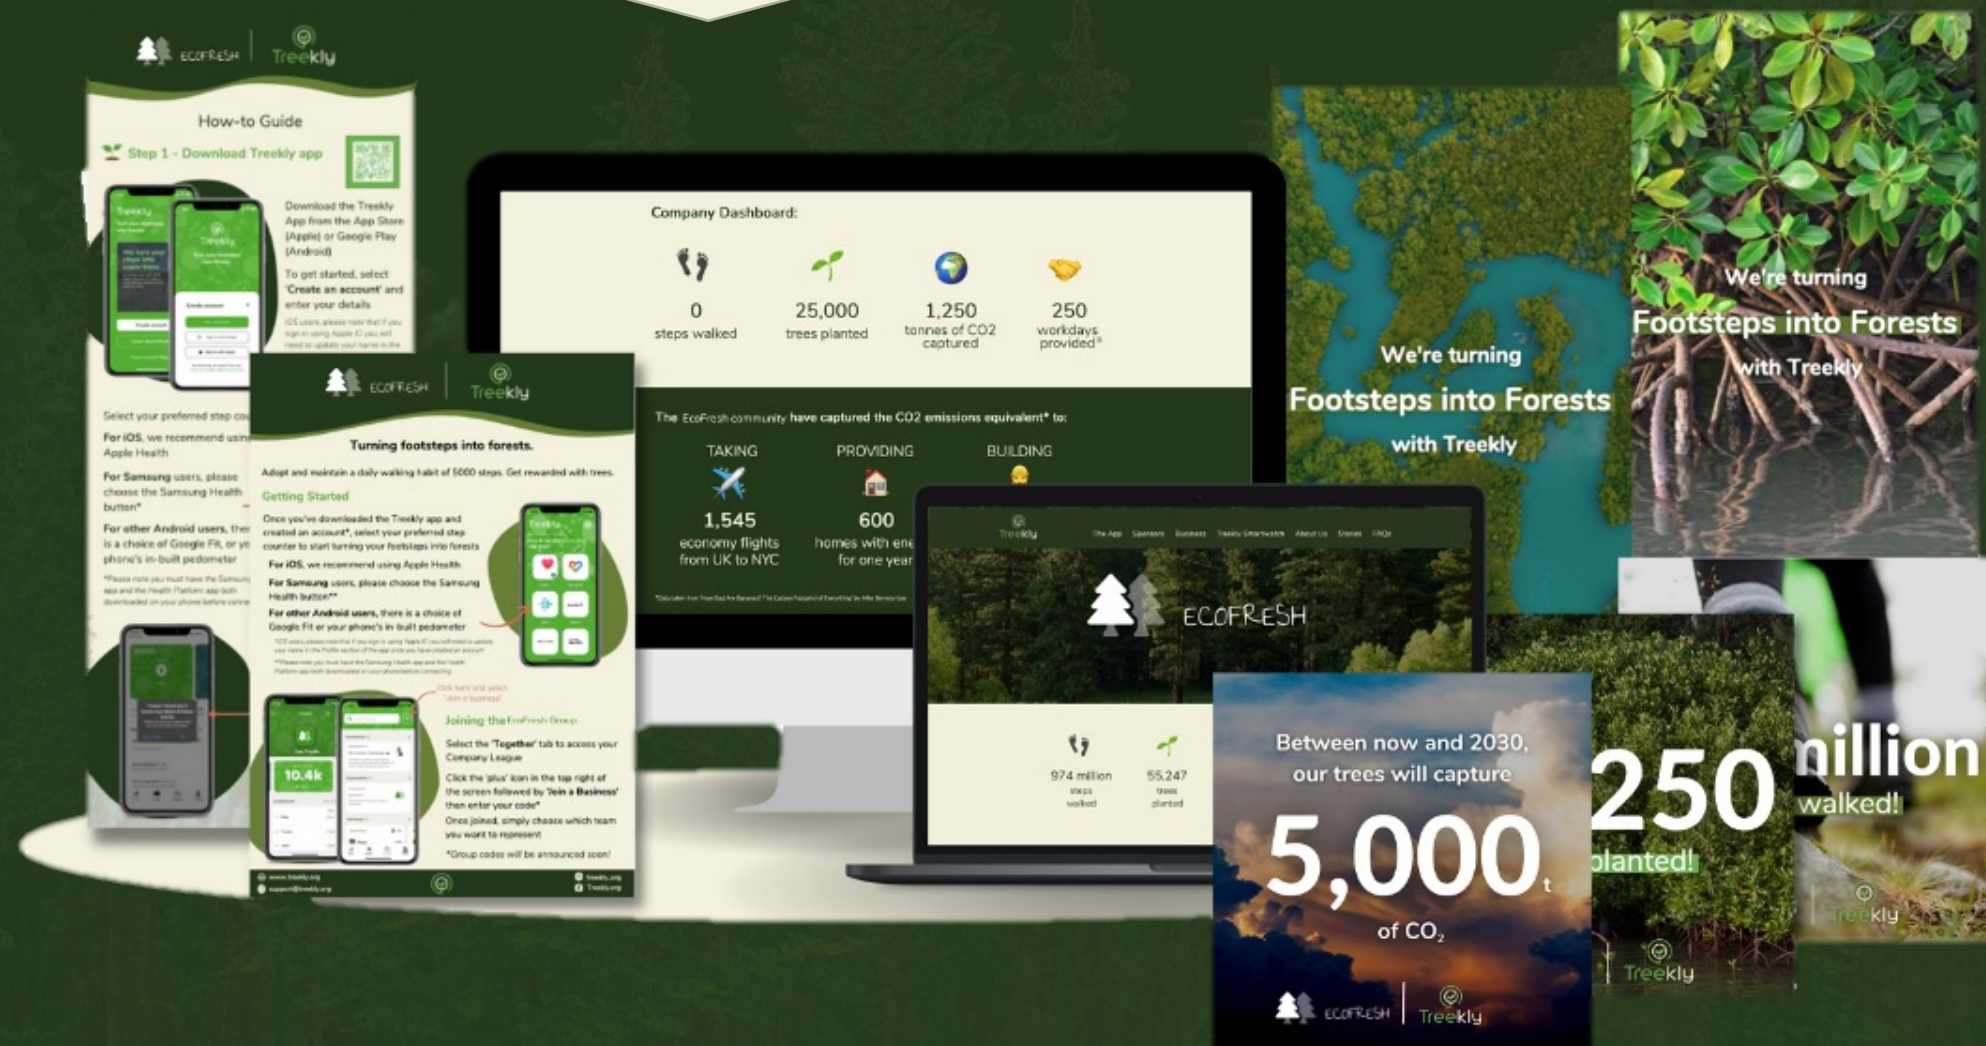

We've packaged it all together for you...

"Never underestimate the power of a global company challenge ... The buzz this challenge has created in the offices I have visited so far, is amazing." Kirsty, UK

- **Branded in-app Dashboard**
  with Live leaderboards and Impact stats

- **Members earn one tree per day**
  for maintaining a daily walking habit of 5000 Steps

- **Company web dashboard**
  Showing your company forest total and CO2 impact

- **Comms Pack**
  Getting started guides and ready to publish social content