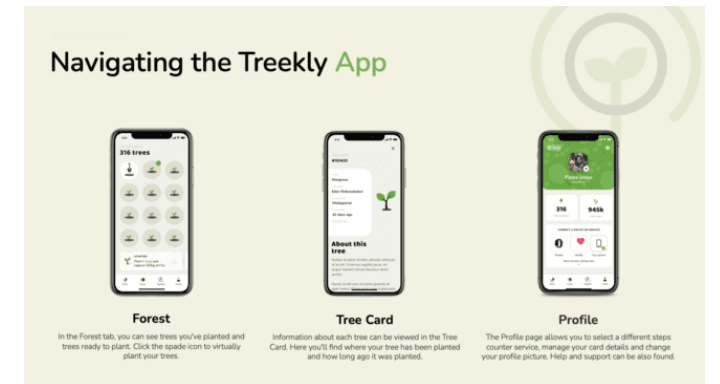

We support you with a full suite of assets for onboarding & comms...

Including*:

- ✓ Getting Started PDF for users
- ✓ Comms launch templates
- ✓ Pre-written content for social media channels
- ✓ Co-branded video and static image content
- ✓ Bespoke URL for online page with company leaderboards

*Subject to selected package