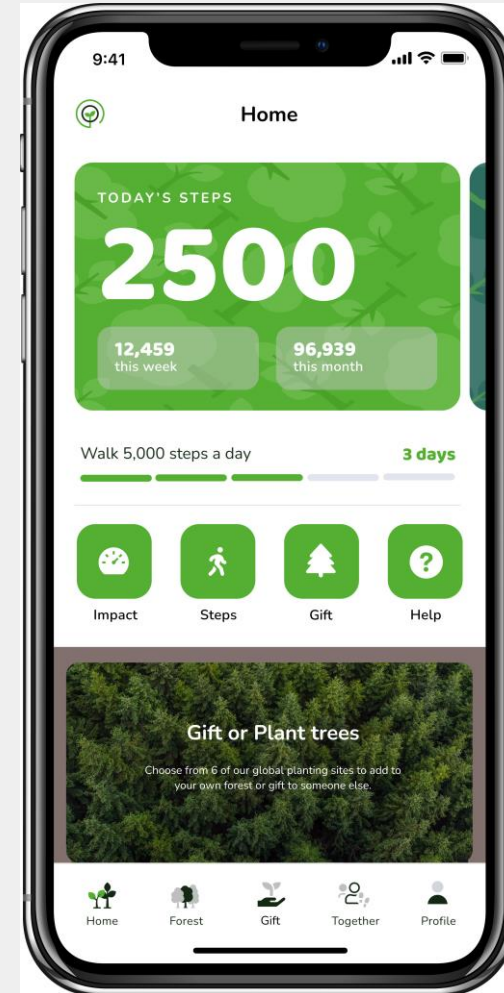

# Maintain a daily walking habit of 5,000 steps...

**18 Billion**

steps have been collectively walked by  
our community of over 22,000 users.

🌍 That's 327 times around the world!

A person wearing a blue polka-dot long-sleeved shirt, a white cap with a blue brim, and dark shorts is bent over, planting a mangrove sapling into the muddy ground. The person is holding a bundle of green mangrove saplings. The background shows a natural, somewhat arid landscape with sparse vegetation and a dirt path. The image has rounded corners.

Walk more.  
For a healthier  
lifestyle and  
planet ...

Daily walking habit

**<5,000** steps

considered a sedentary lifestyle

Risk of heart disease

**19%** reduction

by walking 5 days a week

Creative thinking

**81%** increase

while walking

Fewer sick days

**43%** reduction

when walking >5 days/week vs <1 day/week

## TRACK

Connect your device or wearable and maintain a daily walking habit