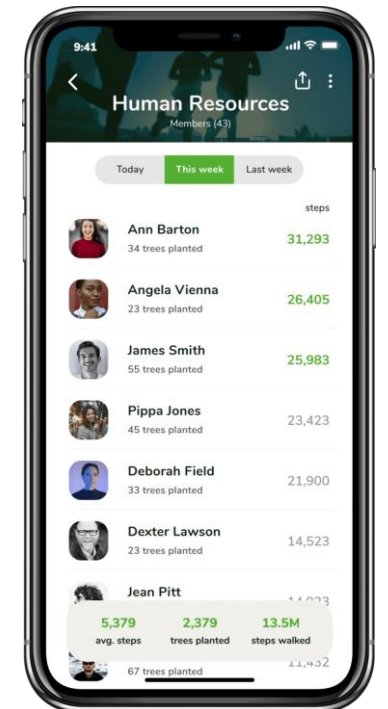

COMMUNITY

Create local and global company teams for some healthy competition