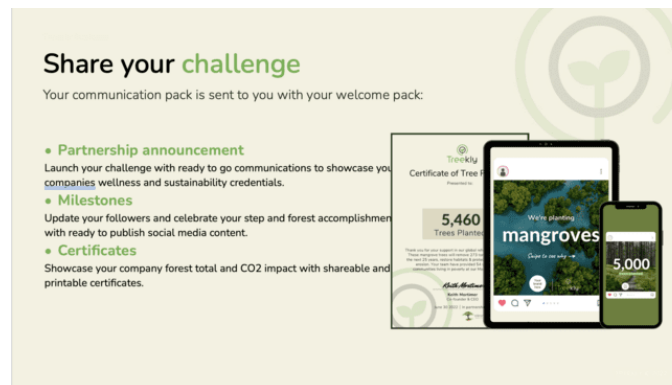

We support you with a full suite of assets for onboarding & comms...

Including*:

- ✓ Getting Started PDF for users
- ✓ Comms launch templates
- ✓ Pre-written content for social media channels
- ✓ Co-branded video and static image content
- ✓ Bespoke URL for online page with company leaderboards

*Subject to selected package