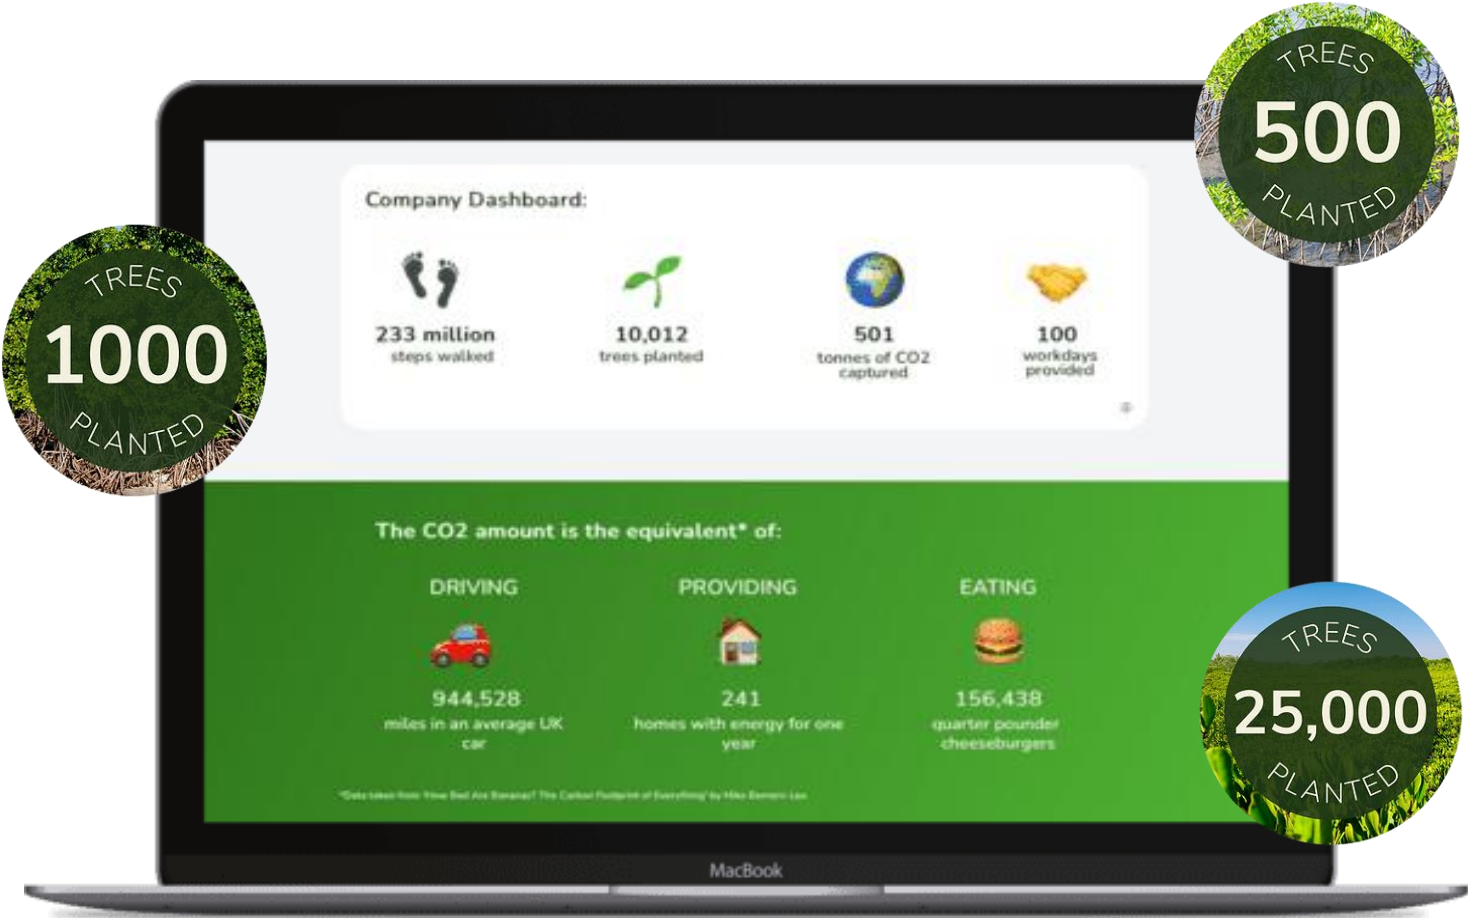

## PLANT

Fund trees in global sites and plant them in your own virtual forest.

## IMPACT

Capture CO2 from the atmosphere and see your impact grow

# Online Company Dashboard

Showcase your impact with your live company dashboard page. Showing your Company Forest total and CO2 impact.

- ✓ **Company Forest**  
Visualise your company achievements
- ✓ **CO2 Impact**  
Measure against CO2 equivalents
- ✓ **Company Badges**  
Showcase company milestones by collecting tree badges
- ✓ **Live Leader board**  
Track user's steps on a live ranked leader board