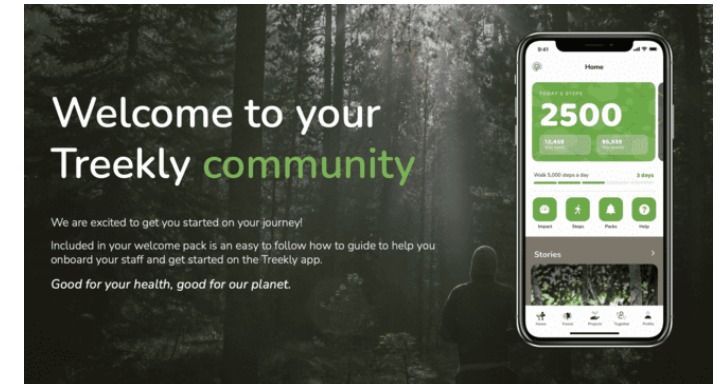

We support you with a full suite of assets for onboarding & comms...

Including*:

- ✓ Getting Started PDF for users
- ✓ Comms launch templates
- ✓ Pre-written content for social media channels
- ✓ Co-branded video and static image content
- ✓ Bespoke URL for online page with company leaderboards

*Subject to selected package