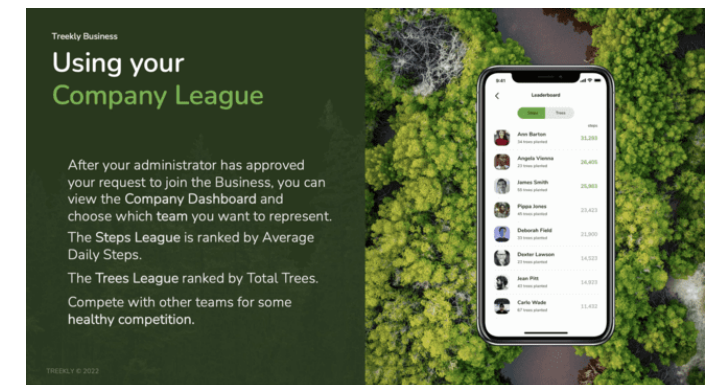

We support you with a full suite of assets for onboarding & comms...

Including*:

- ✓ Getting Started PDF for users
- ✓ Comms launch templates
- ✓ Pre-written content for social media channels
- ✓ Co-branded video and static image content
- ✓ Bespoke URL for online page with company leaderboards

*Subject to selected package