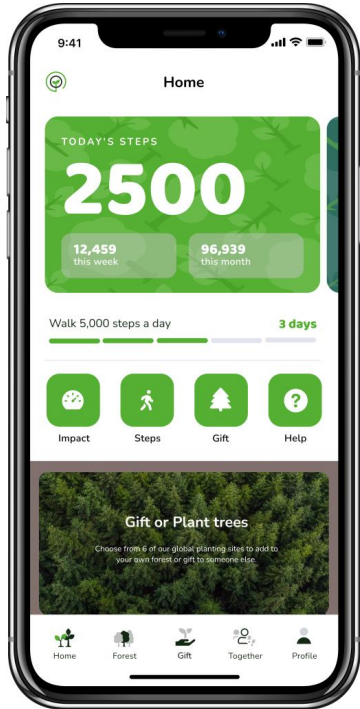

# Maintain a daily walking habit of 5,000 steps...

**18 Billion**

steps have been collectively walked by  
our community of over 22,000 users.

🌍 That's 327 times around the world!

A person wearing a blue polka-dot long-sleeved shirt, a white cap with a blue brim, and dark shorts is bent over, planting a mangrove sapling into the muddy ground. The person is holding a bundle of green mangrove saplings. The background shows a natural, somewhat arid landscape with sparse vegetation and a dirt path. The image has rounded corners.

**81%** increase

while walking

Fewer sick days

**43%** reduction

when walking >5 days/week vs <1 day/week

# How Does Treekly® Work?

Hit the daily target of 5,000 steps. One tree is planted. Funded by your organisation.

- ✓ **Fully branded** in-app Company Steps League
- ✓ Users track their steps and see their contribution to an overall **Company Forest**.
- ✓ **Leaderboards** for healthy competition, with the option to compete in teams.

## TRACK

Connect your device or wearable and maintain a daily walking habit