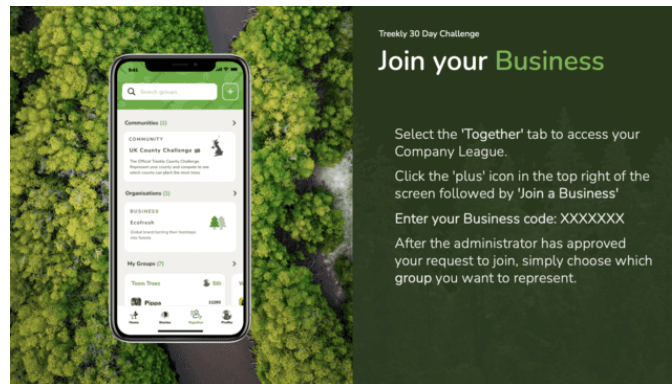

We support you with a full suite of assets for onboarding & comms...

Including*:

- ✓ Getting Started PDF for users
- ✓ Comms launch templates
- ✓ Pre-written content for social media channels
- ✓ Co-branded video and static image content
- ✓ Bespoke URL for online page with company leaderboards

*Subject to selected package